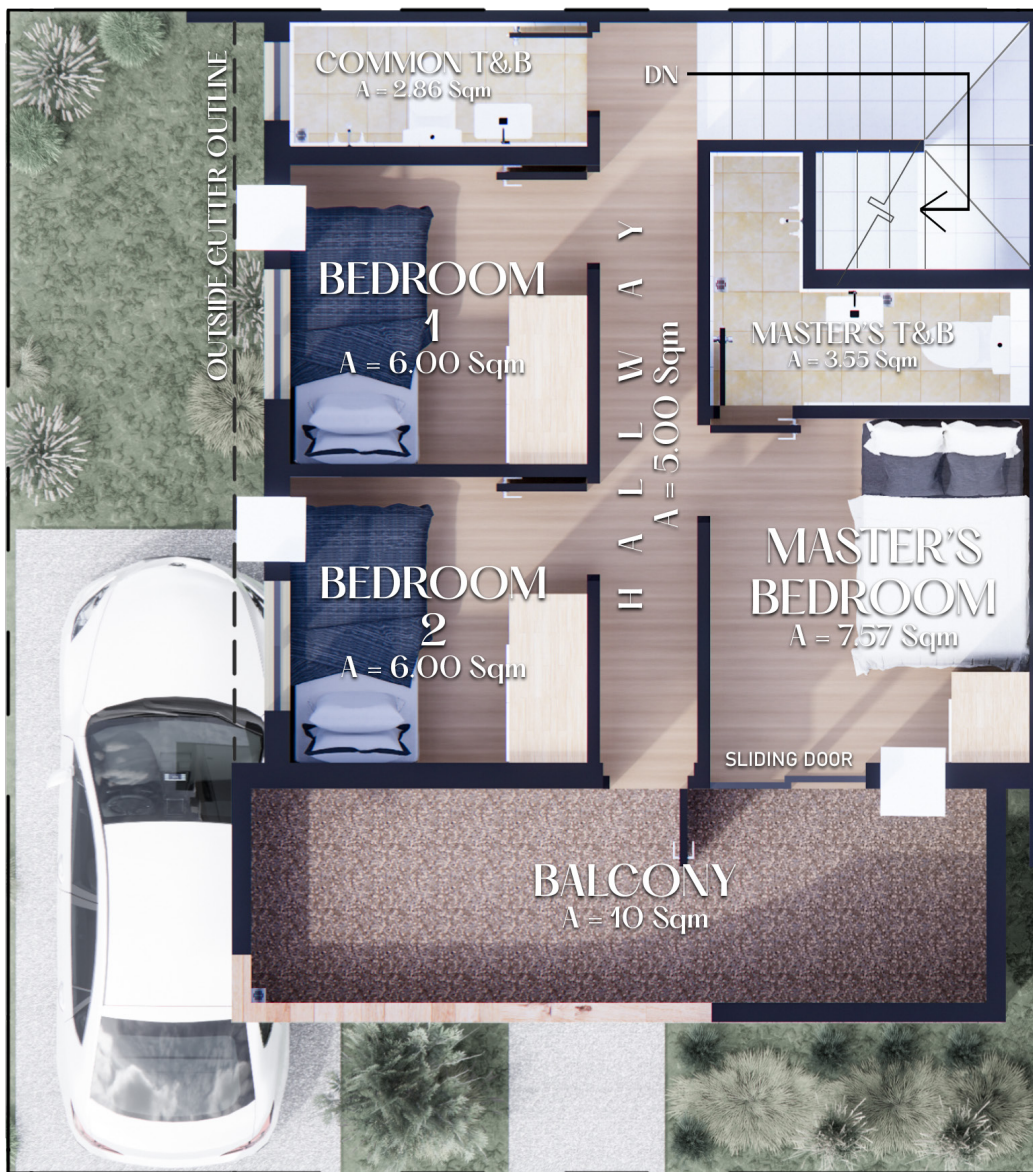

DUPLEX

Average Lot Size: 80.00 sqm
 Ground Floor Area: 56.43 sqm
 Total Floor Area: 97.41 sqm

Architect's Perspective

Architect's Perspective

DUPLEX

Average Lot Size: 80.00 sqm
 Second Floor Area: 40.98 sqm
 Total Floor Area: 97.41 sqm

Architect's Perspective

Architect's Perspective

DUPLEX
House Specifications

Architect's Perspective

GROUND FLOOR

PARTICULAR		DESCRIPTION
PORCH	FLOOR FINISH	Non-Slip Plain Cement finish
	WALL FINISH	Pre-Mixed Textured Paint in Quarter Gloss Paint Finish
CARPORT	CEILING FINISH	Fiber Cement Board in Flat Paint Finish
	FLOOR FINISH	Non-Slip Plain Cement Finish
	CEILING FINISH	Fiber Cement Board in Flat Paint Finish
LIVING AREA -	FLOOR FINISH	60cmx60cm Homogeneous Tiles
DINING AREA -	WALL FINISH	Semi-Gloss Paint Finish
KITCHEN	CEILING FINISH	Exposed slab Soffit in flat Paint Finish Ready to Receive Drop Ceiling
POWDER ROOM	FLOOR FINISH	30cmx30cm Non-Slip Ceramic Tiles
	WALL FINISH	30cmx30cm Ceramic Tiles 1.20m Height with Semi Gloss Paint Finish
	CEILING FINISH	Fiber Cement Board in Flat Paint Finish
STORAGE	FLOOR FINISH	Non-Slip Plain Cement Finish
	WALL FINISH	Semi-Gloss paint Finish
	CEILING FINISH	Exposed Stair Soffit in Flat Paint Finish
SERVICE AREA	FLOOR FINISH	Non-Slip Plain Cement Finish
KITCHEN	COUNTERTOP	30cmx30cm Ceramic Tiles
MAIN STAIRS	FLOOR FINISH	30cmx30cm Ceramic Tiles
	WALL FINISH	Semi-Gloss Paint Finish
	CEILING FINISH	Standard Core Gypsum Board Flat Paint Finish
	HANDRAILS	Solid Wood Handrail in Stain and Flat Polyurethane Finish on Tubular Steel in Automotive Paint Finish
DOORS	MAIN DOOR	Painted Steel Metal Swing Door
	STORAGE	Hollow Core Marine Plywood Veneer Finish Swing Door
	SERVICE	Painted Steel Metal Swing Door
	POWDER ROOM	PVC Swing Door with Louvers
WINDOWS	LIVING, DINING, & KITCHEN	Painted Steel Casement with Fixed Glass Window
	POWDER ROOM	Painted Steel Awning Window